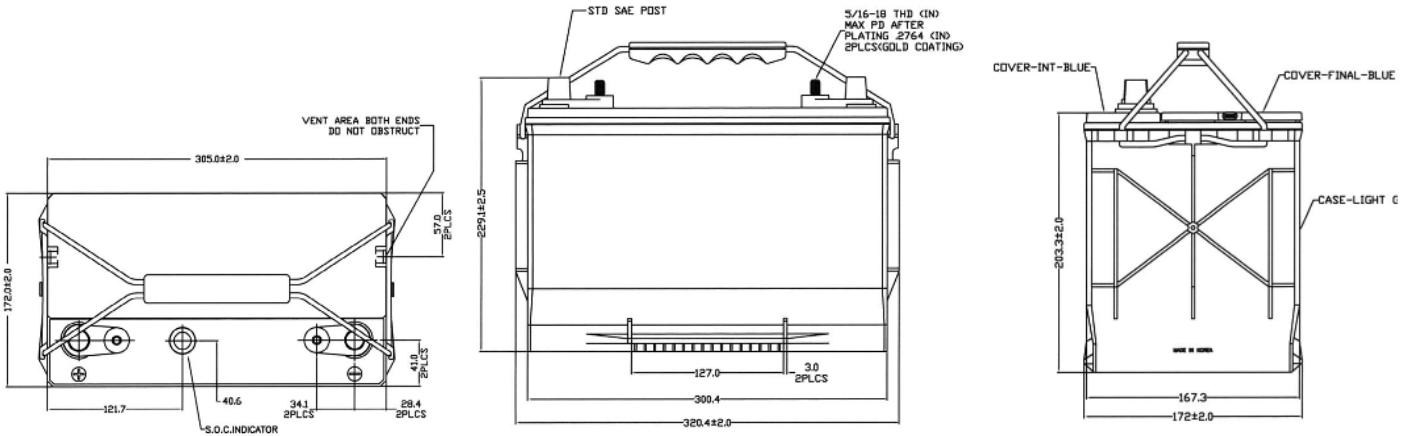

Technical Information

Nominal Voltage	Nominal Capacity (20HR)	Reserve Capacity
12V	80 AH	145 Mins
Cold Cranking Amperes (CCA)		
570 CCA		

Case Size Dimension

Length	Width	Container Height
320mm (12.60 inches)	172mm (6.77 inches)	203mm (7.99 inches)
Total Height (with Terminal)		
229mm (9.0 inches)		

Approx Weight (Gross)	Terminal	Container Material
23.70 kg (52.14 lbs)	MARINE Dual SAE/Threaded	SAE PP (Colour - Black)
Lid Design	Base Hold Down	
Labrynth Lid	B7	

Product Dimension & Design

■ MARINE Dual SAE/Threaded