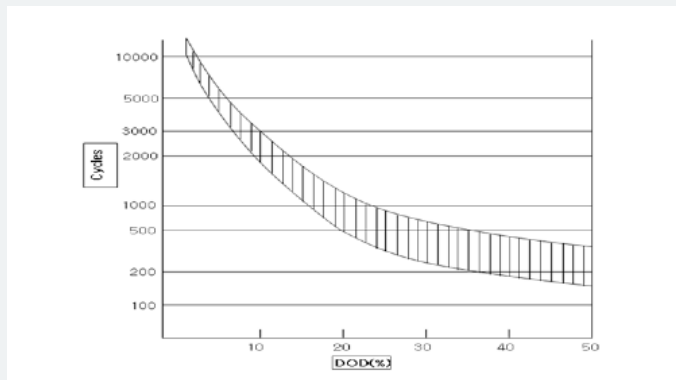

Product Performance Overview

Depth of Discharge Cycling Test