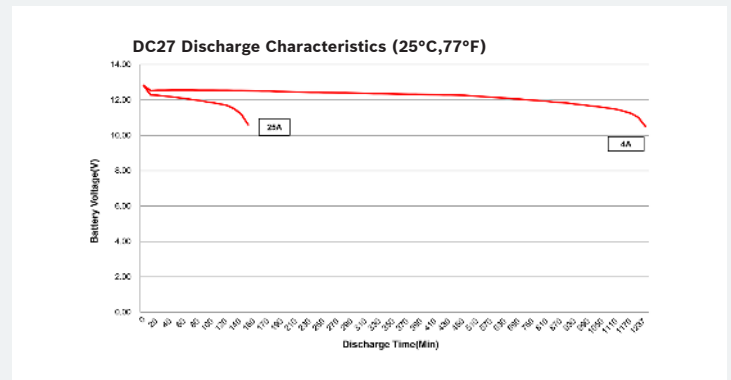

Discharge Characteristics Test

Your address for genuine Bosch quality:

Dealer stamp here: